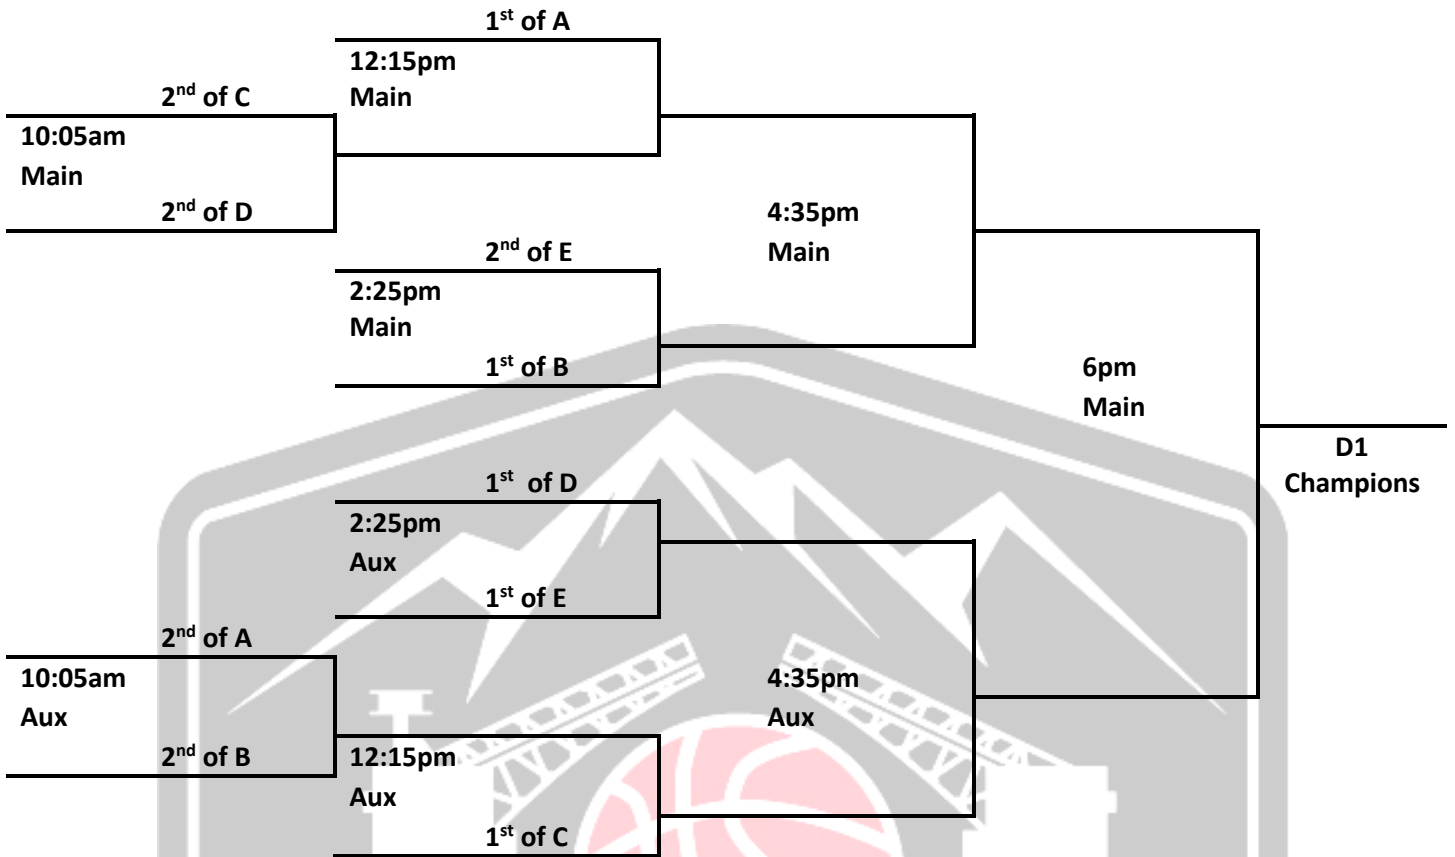

BATTLE FIELD AND SCHEDULE

Pool A

1. Ballard
2. Newport
3. Oak Bay (BC)
4. Sehome

Pool B

1. Roosevelt
2. Northwest
3. Everett
4. Mark Morris

Pool C

1. Lakeside
2. Sammamish
3. Stanwood
4. Woodinville

Pool D

1. MLT
2. Inglemoor
3. SAAS
4. Lindbergh

Pool E

1. Chief Sealth
2. Glacier Peak
3. Black Hills
4. Decatur

Friday June 9th

Time	Main Gym	Aux Gym
4:30pm	MLT vs Inglemoor	
5:35pm	Roosevelt vs Northwest	Ballard vs Newport
6:40pm	Lakeside vs Sammamish	SAAS vs Lindbergh
7:45pm	Sealth vs Glacier Peak	Everett vs Mark Morris
8:50pm	Stanwood vs Woodinville	Black Hills vs Decatur

Saturday June 10th

Time	Main Gym	Aux Gym
9:00am	B2 vs B3	B1 vs B4
10:05am	A2 vs A3	A1 vs A4
11:10am	B2 vs B4	B1 vs B3
12:15pm	A2 vs A4	A1 vs A3
1:20pm	C2 vs C3	C1 vs C4
2:25pm	A3 vs A4	
3:30pm	D2 vs D3	D1 vs D4
4:35pm	C2 vs C4	C1 vs C3
5:40pm	E2 vs E3	E1 vs E4
6:45pm	D2 vs D4	D1 vs D3
7:50pm	E2 vs E4	E1 vs E3

Proud Sponsors

Championship Sunday

presented by

Division 1 Bracket (1st and 2nd seeds)

Division 2 Bracket (3rd and 4th Seeds)